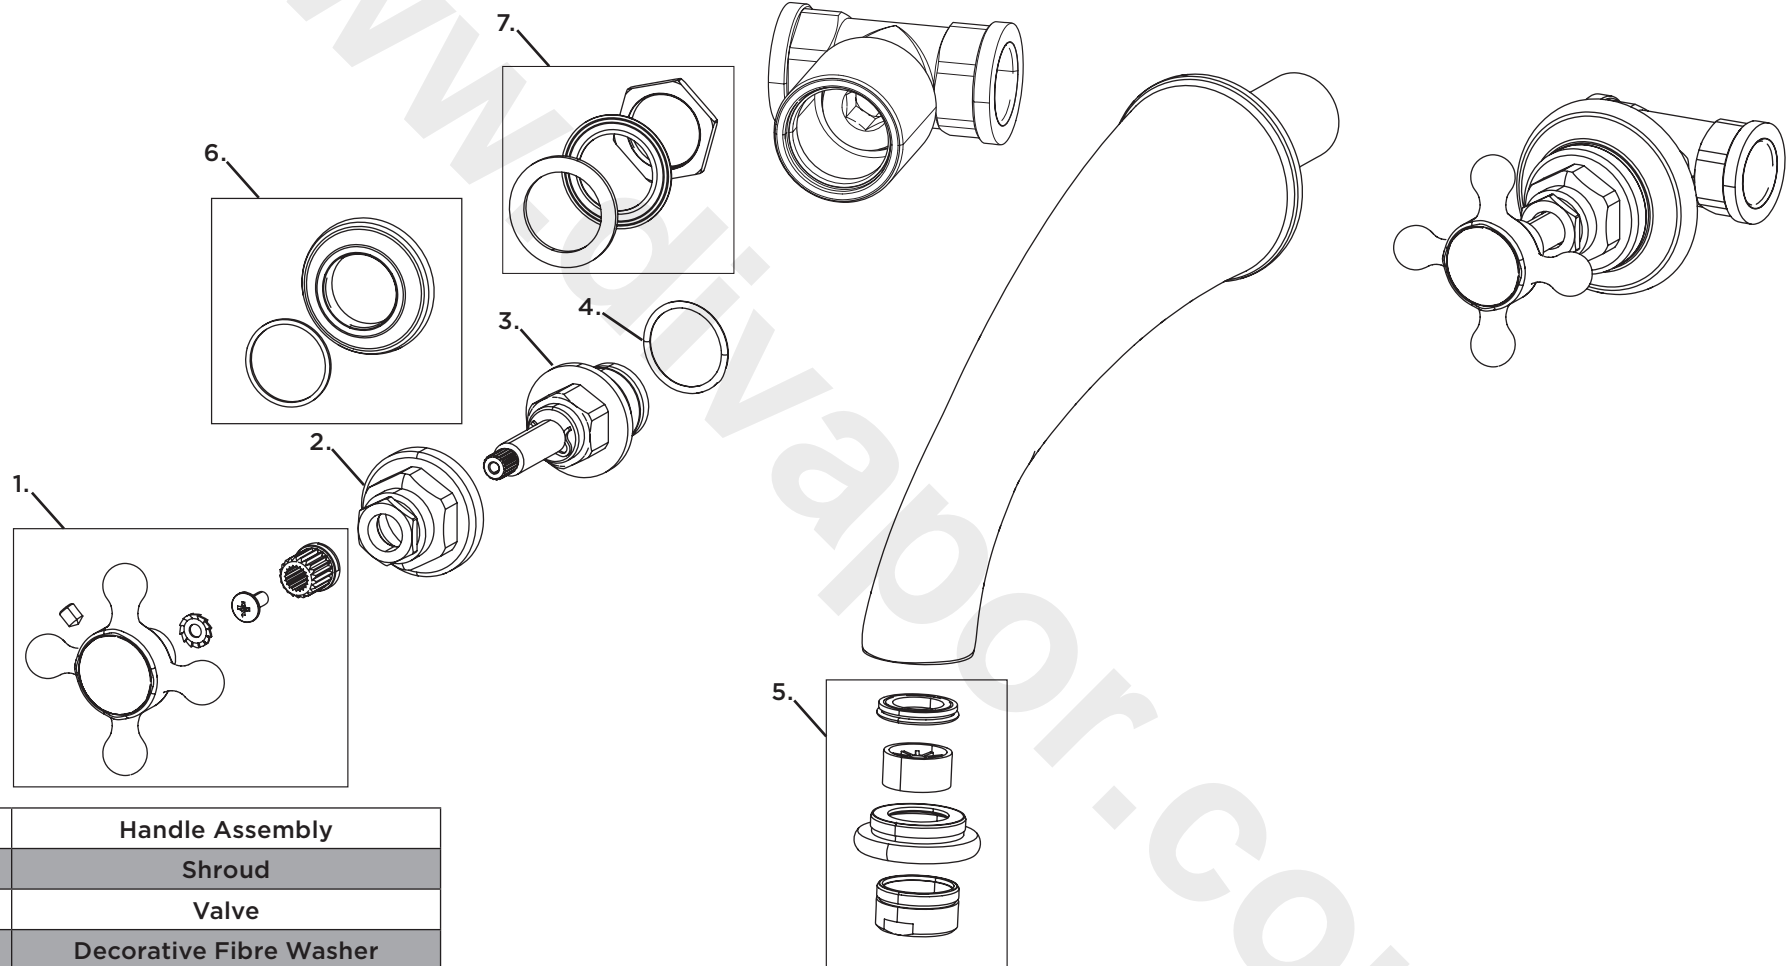

Product Code: TY2 3HBF C**Revision:** R1

1	Handle Assembly
2	Shroud
3	Valve
4	Decorative Fibre Washer
5	Anti-Splash
6	Side Body Shroud
7	Side Body Fixing Kit